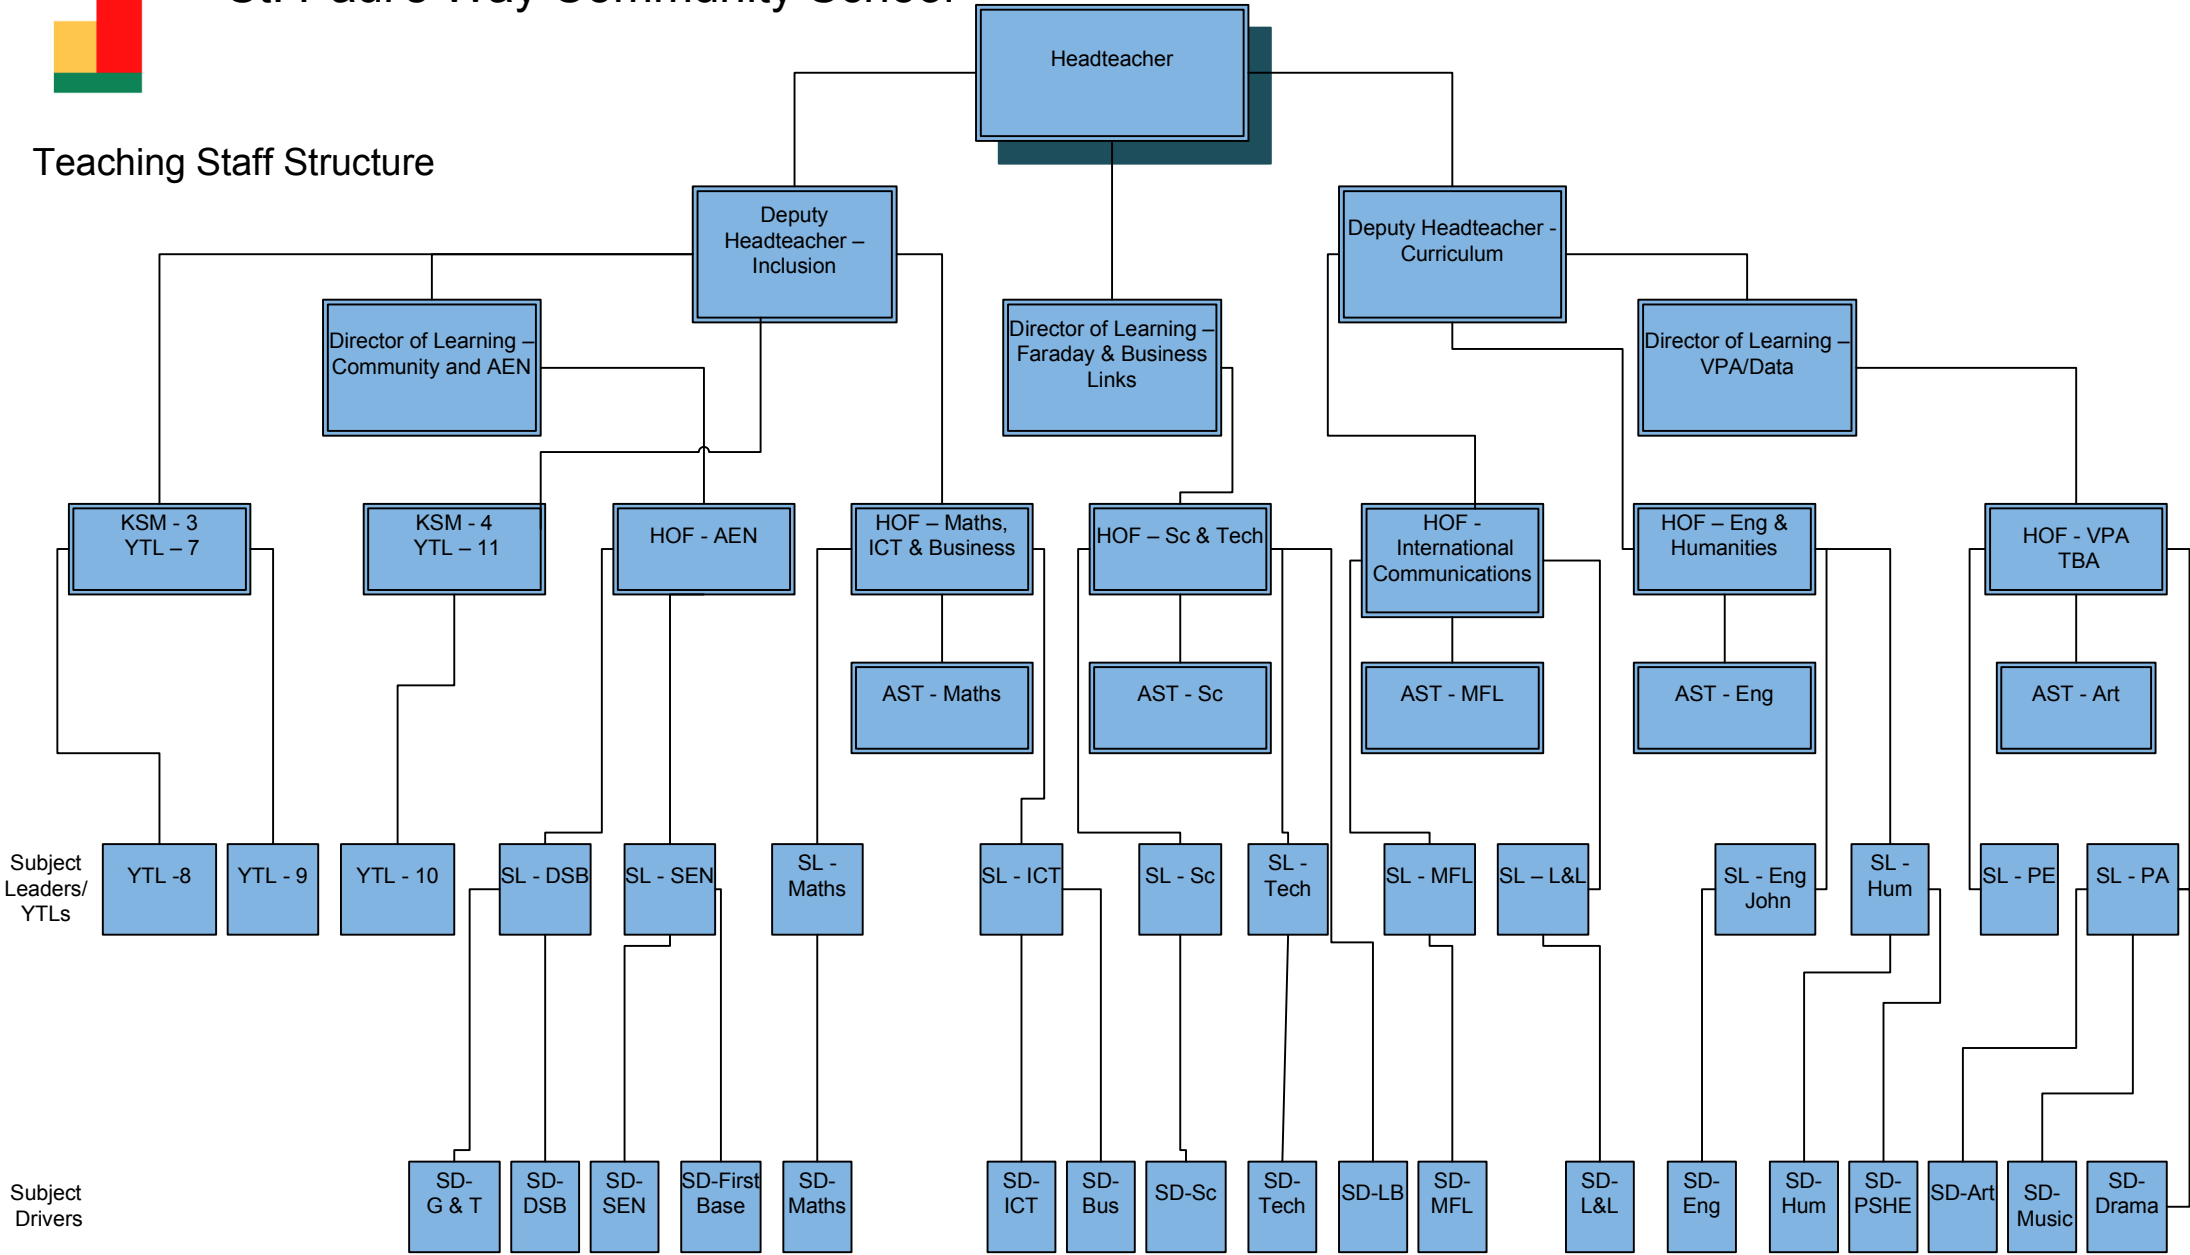

St. Paul's Way Community School

Teaching Staff Structure

Mainscale Teachers
(Refers to the competitive & Potential assimilation list, remaining TLR and all Mainscale teaching posts)